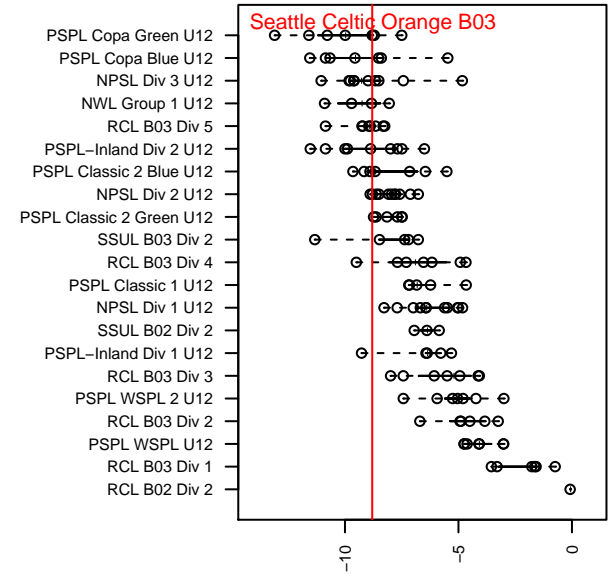

**attack and defense rating
relative to others at age
and all opponents in last 13 months**