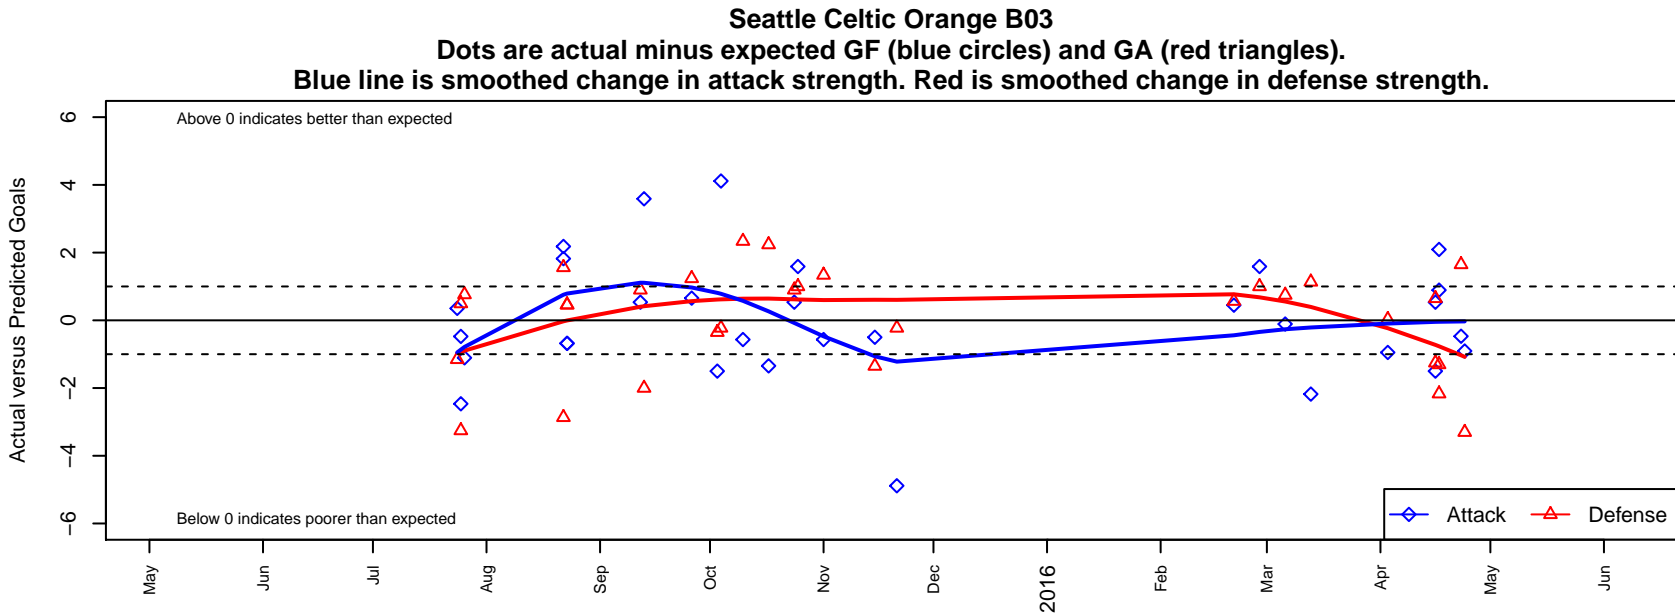

**attack and defense variance (black dot)
relative to other teams
and top 10 in region**

**attack and defense rating
relative to others at age
and all opponents in last 13 months**

Seattle Celtic Orange B03

Seattle Celtic
Seattle, WA
B03 total strength=370
attack=0.38 defense=0.13
fall league = PSPL Copa Green U12
spr league = Spr PSPL Copa U12

alt names used:
Seattle Celtic B03 Orange
Seattle Celtic B03 Orange
Seattle Celtic B03 Orange
Seattle Celtic B03 Orange
SEATTLE CELTIC FC SEATTLE CELTIC B03 C

Venues played:
2015 Crossfire Select BU12 Silver
2015 Xtreme Cup BU12 Bronze
2015 PSPL Copa Green U12
2015 Spr PSPL Copa U12
2015 WA Cup BU12 Bronze U12